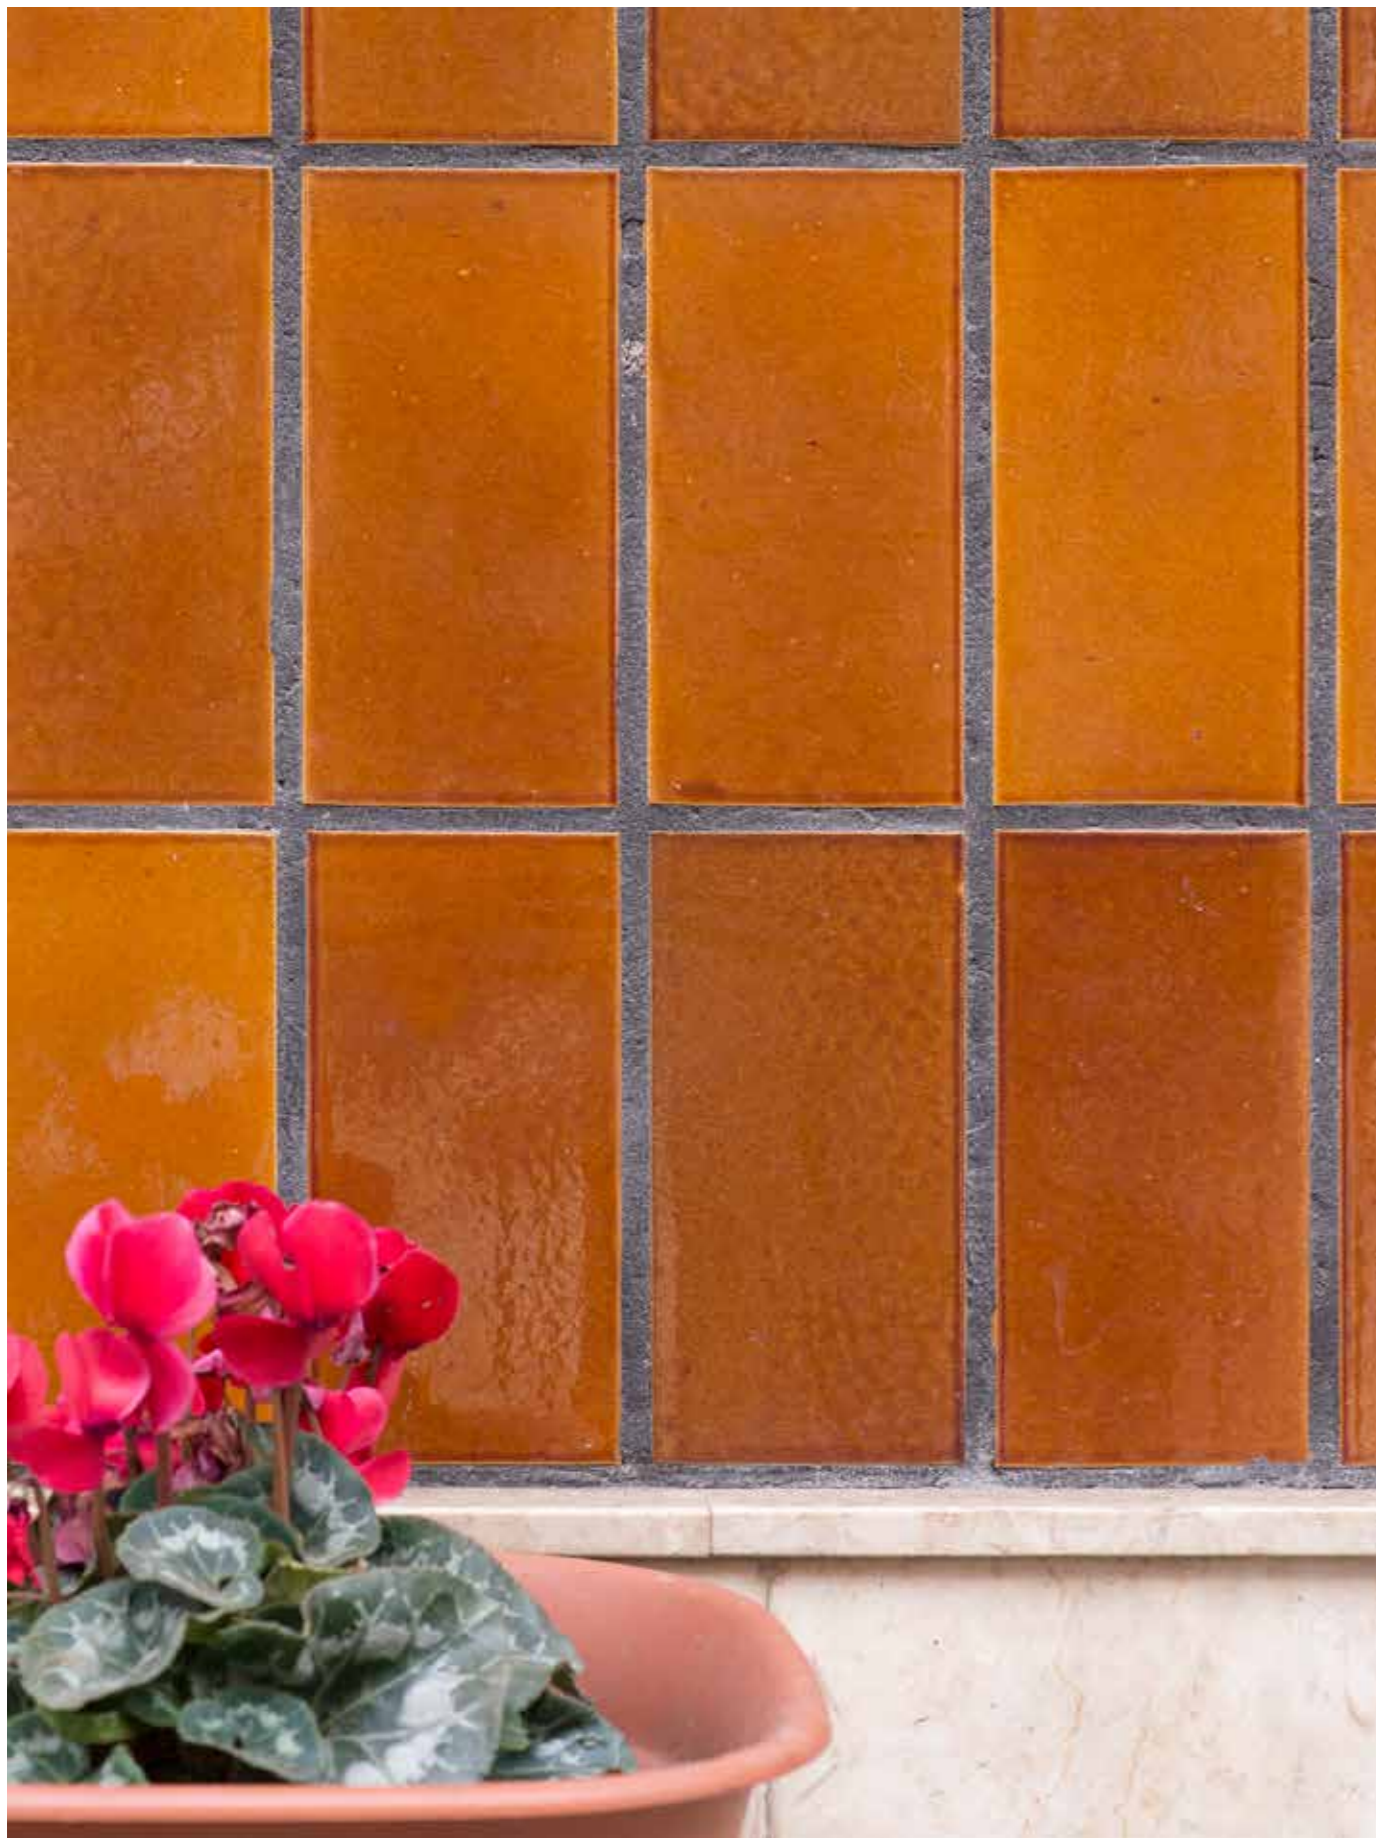

Joint

ITA Un listello rettangolare in grès nei 13 colori Micro. disegna, attraverso molteplici schemi di posa, pavimentazioni e rivestimenti. Utilizzato nei mix cromatici piuttosto che nelle tinte unite, Joint crea atmosfere differenti che si adattano ai vari stili ed ambienti dell'abitare. Uno studio accurato sulle fughe e l'utilizzo di stucchi dai colori abbinabili, crea un'ulteriore opportunità estetica che acquista quel sapore senza tempo caro alle collezioni Micro.

ENG A porcelain stoneware rectangular listel in the 13 Micro. colors designs floor and wall coverings through a variety of laying patterns. Used in chromatic mixes rather than solid colours, Joint creates different atmospheres that adapt to the various living styles and environments. A careful study of the joints and the use of sealant in matching colours creates an additional aesthetic opportunity that acquires that timeless flavour so dear to the Micro collections.